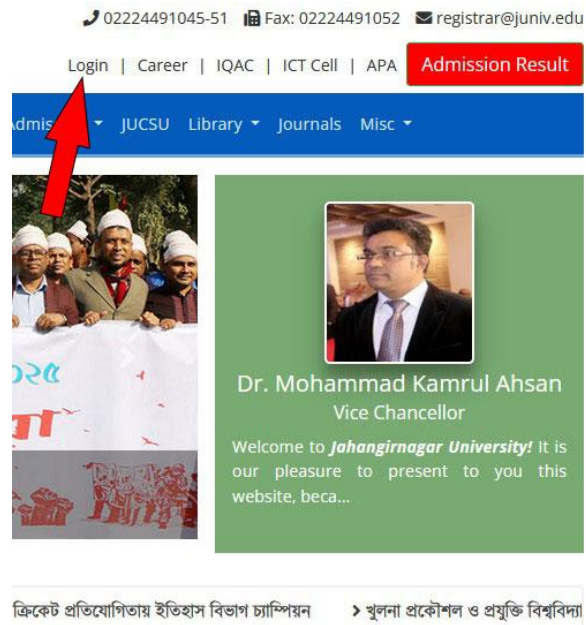

## Step-01

Website Link : [www.juniv.edu](http://www.juniv.edu)

## Step-02

Login Link : <https://juniv.edu/login>

The screenshot shows the login page of Jahangirnagar University. The page header includes the university's logo and name in Bengali: 'Jahangirnagar University' and 'জাহাঙ্গীরনগর বিশ্ববিদ্যালয়'. The main heading is 'Login'. There are two input fields: one for '\* Email' with the placeholder 'youremail@juniv.edu' and a red arrow pointing to it, and another for '\* Password' with a red arrow pointing to it. The email field has a red arrow pointing to it from the left. The password field has a red arrow pointing to it from the left. Below the password field, there is a checkbox for 'Remember Me' and a link for 'Forgot password?'. A green 'Login' button is located at the bottom right of the form. The text 'Enter Your Institutional Email ID' is displayed in red above the email field, and 'Enter Your Teacher Profile Password.' is displayed in red above the password field.